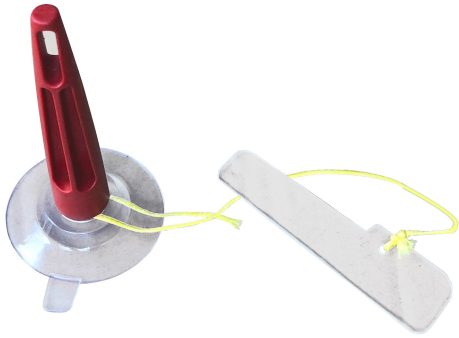

## WRD-LD

Compatible with all available WRD Spider Line spool sizes.